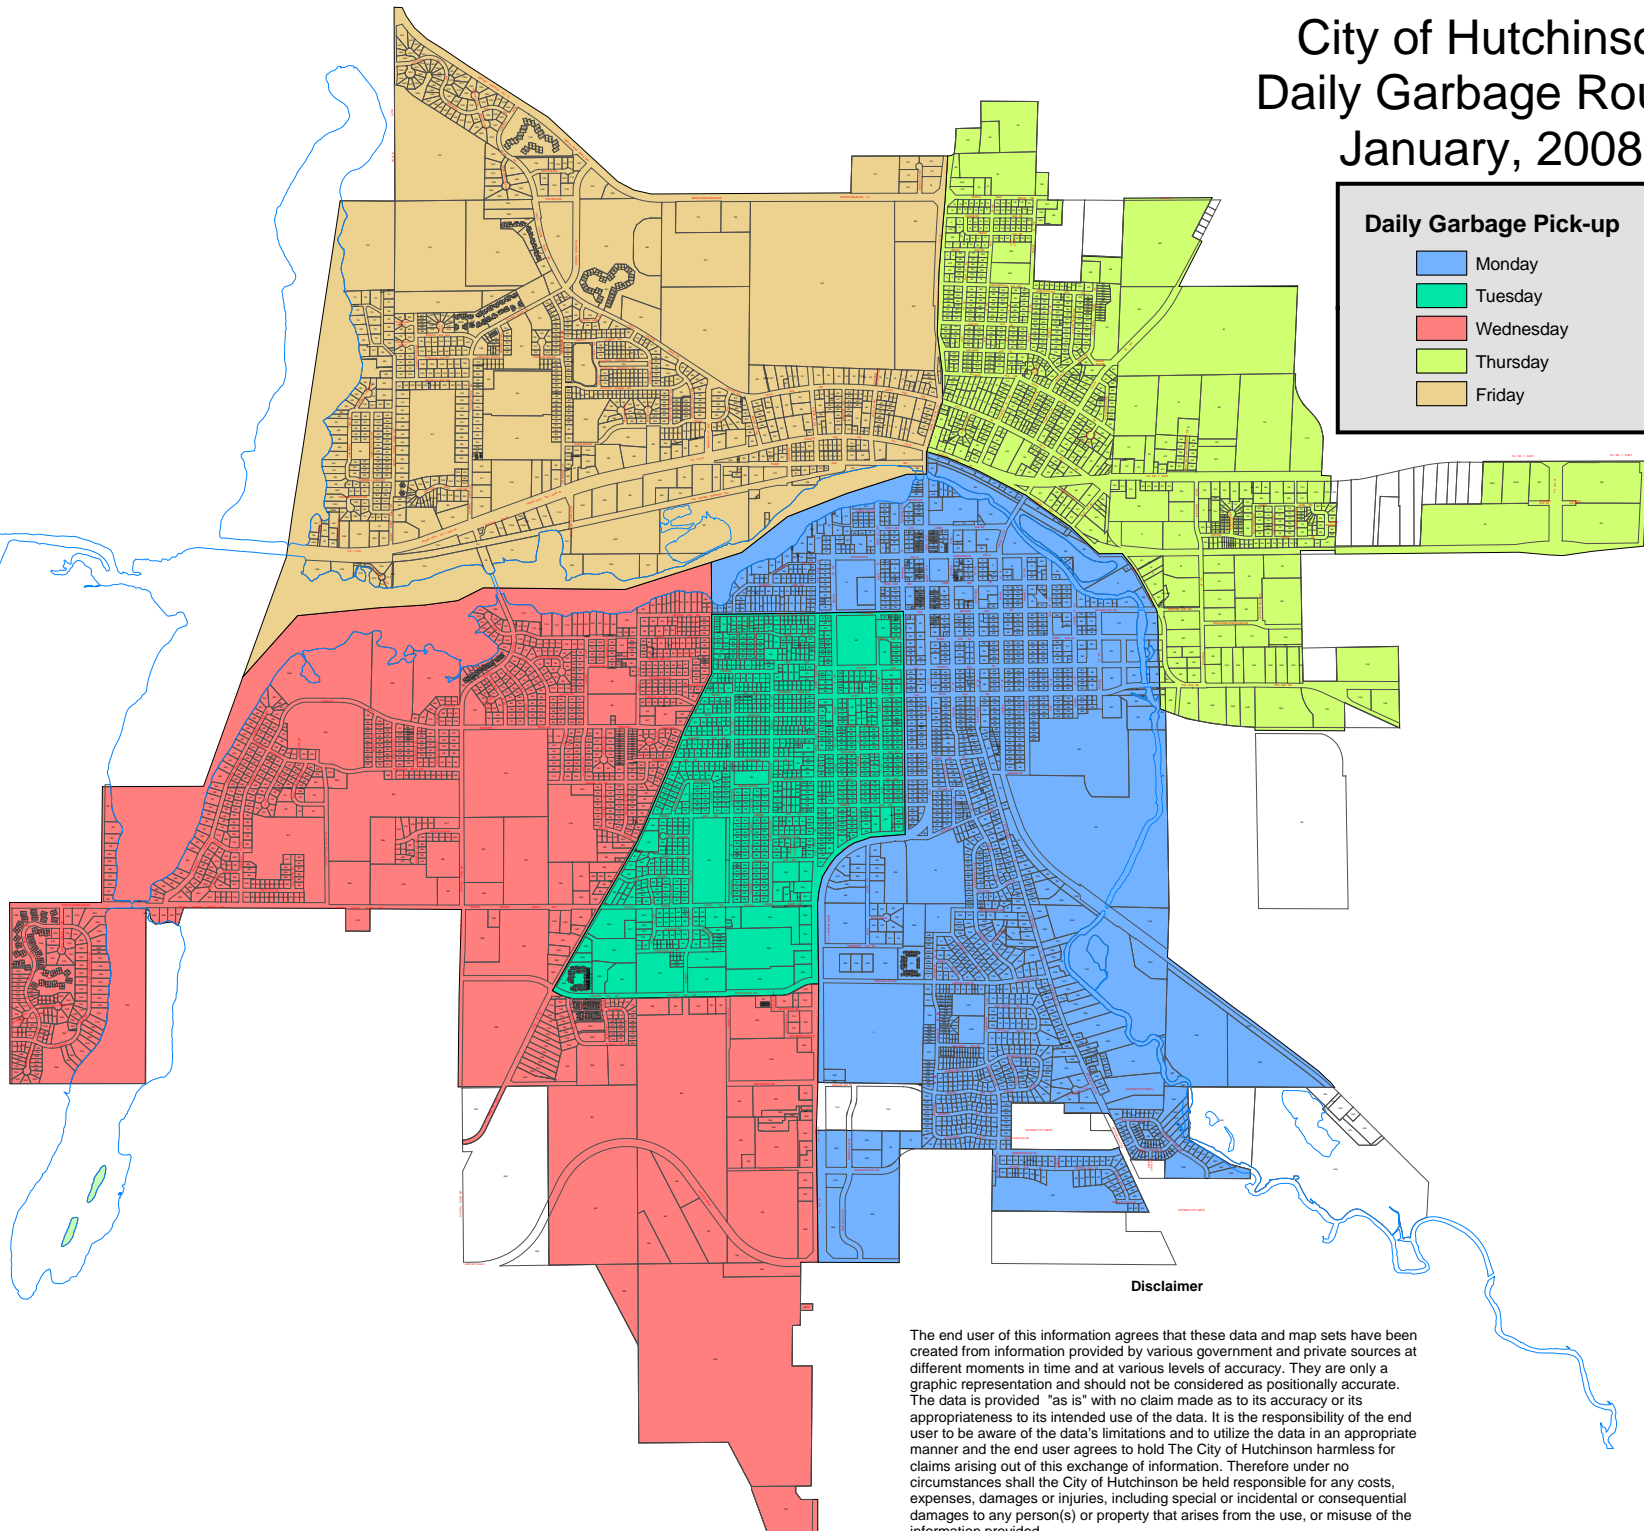

City of Hutchinson Daily Garbage Routes January, 2008

Daily Garbage Pick-up

	Monday
	Tuesday
	Wednesday
	Thursday
	Friday

Disclaimer

The end user of this information agrees that these data and map sets have been created from information provided by various government and private sources at different moments in time and at various levels of accuracy. They are only a graphic representation and should not be considered as positionally accurate. The data is provided "as is" with no claim made as to its accuracy or its appropriateness to its intended use of the data. It is the responsibility of the end user to be aware of the data's limitations and to utilize the data in an appropriate manner and the end user agrees to hold The City of Hutchinson harmless for claims arising out of this exchange of information. Therefore under no circumstances shall the City of Hutchinson be held responsible for any costs, expenses, damages or injuries, including special or incidental or consequential damages to any person(s) or property that arises from the use, or misuse of the information provided.